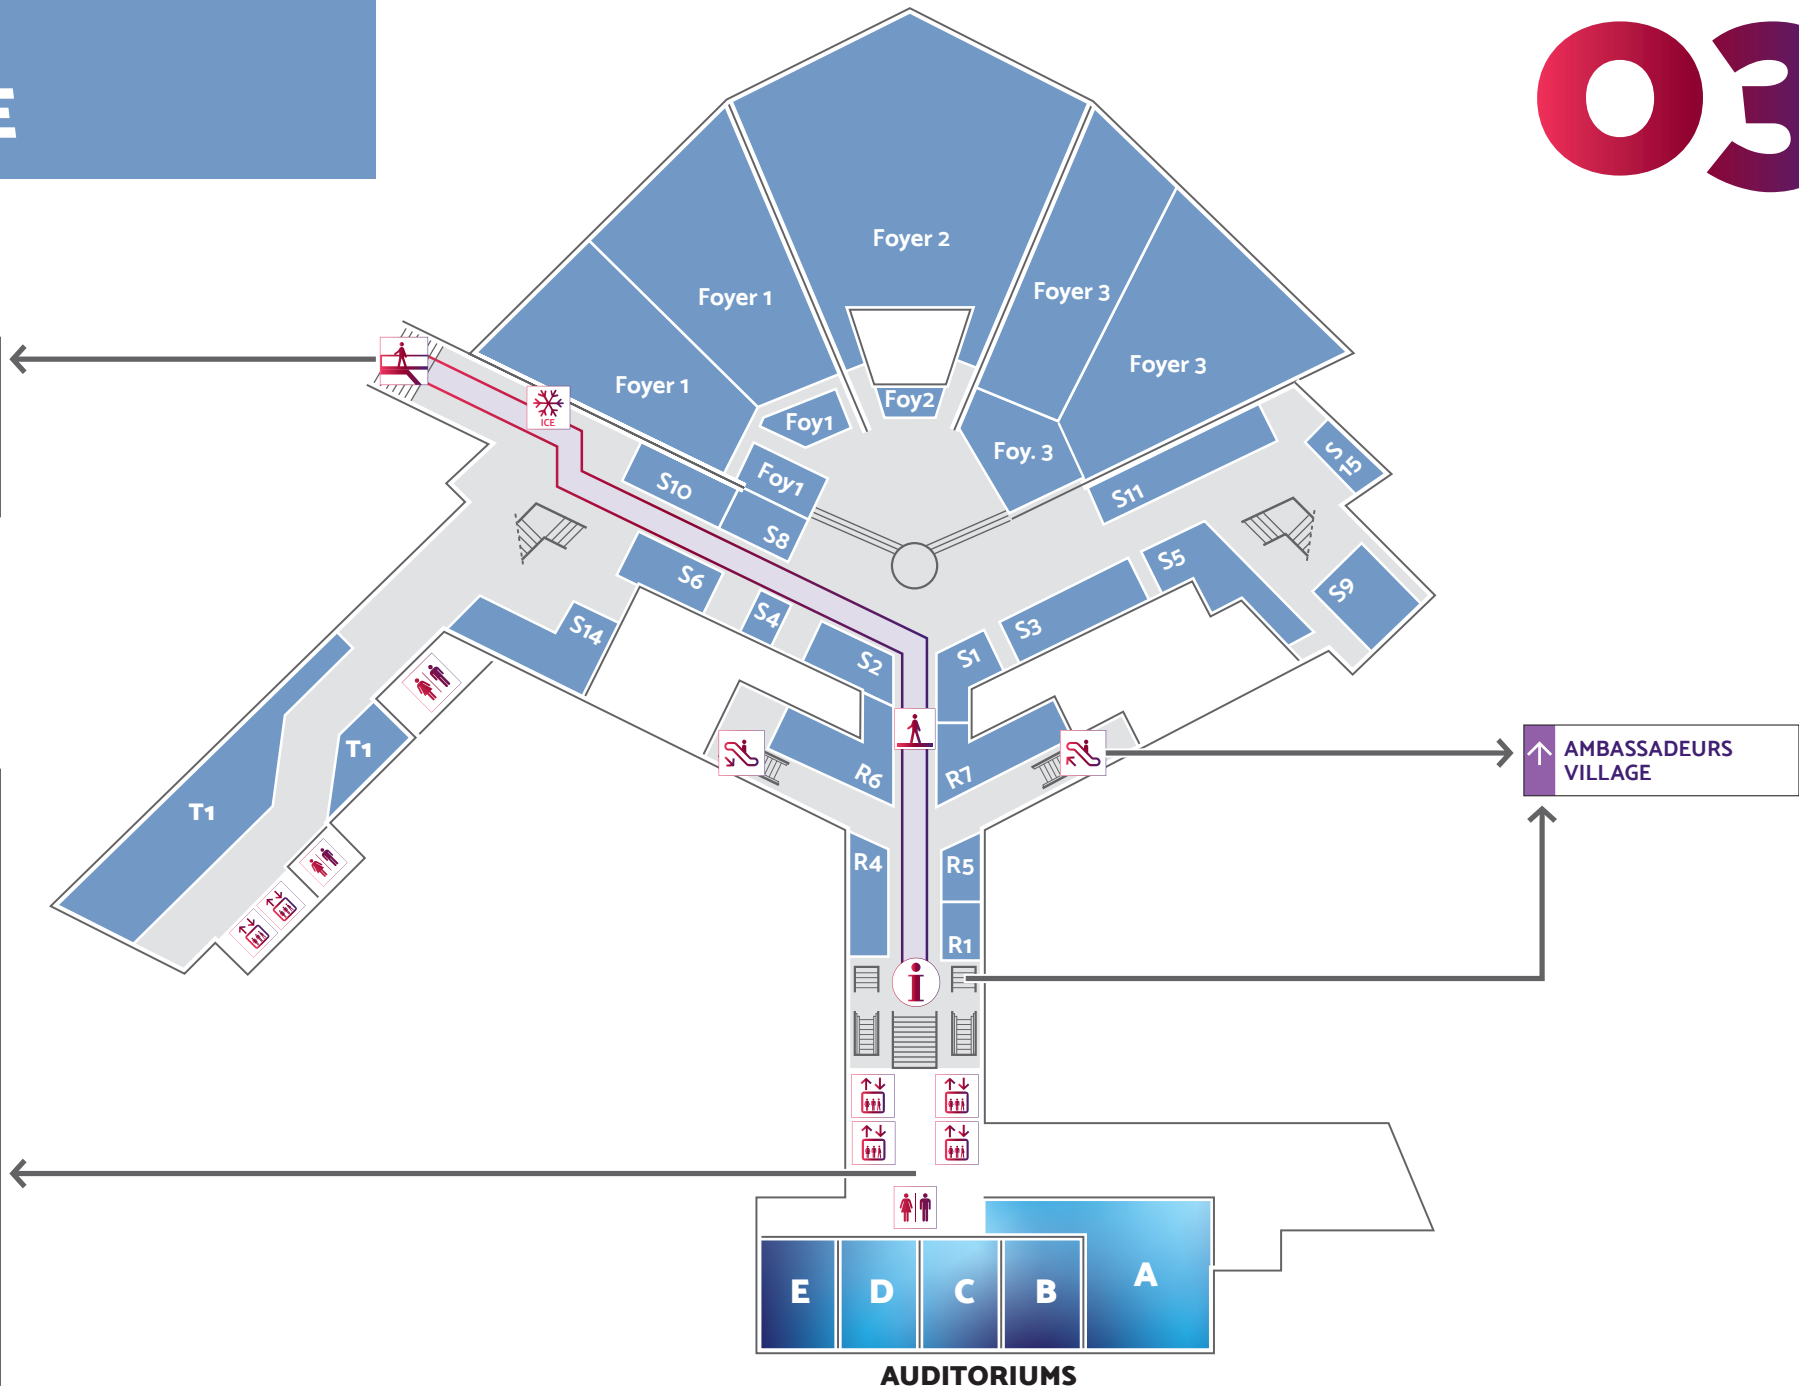

MARINE VILLAGE

LEVEL 03

↑ BAY VILLAGE
BAY TERRACE
Access to
Riviera Village
Beach Village
Harbour Village
(by bridge)

- ↑ ROOFTOP
- ↑ Hi5 studio
- ↑ AUDITORIUMS
I, J, K
- ↓ GOLDEN VILLAGE
- ↓ BUSINESS &
EXHIBITION SERVICES
PRESS CENTRE
- ↓ MEDITERRANEAN
VILLAGE
Access to
Beach Village
- ↓ BLUE VILLAGE
- ↓ YELLOW VILLAGE
- ↓ RED VILLAGE
- ↓ GREEN VILLAGE
- ↓ TFWA i.lab

↑ AMBASSADEURS
VILLAGE

AUDITORIUMS